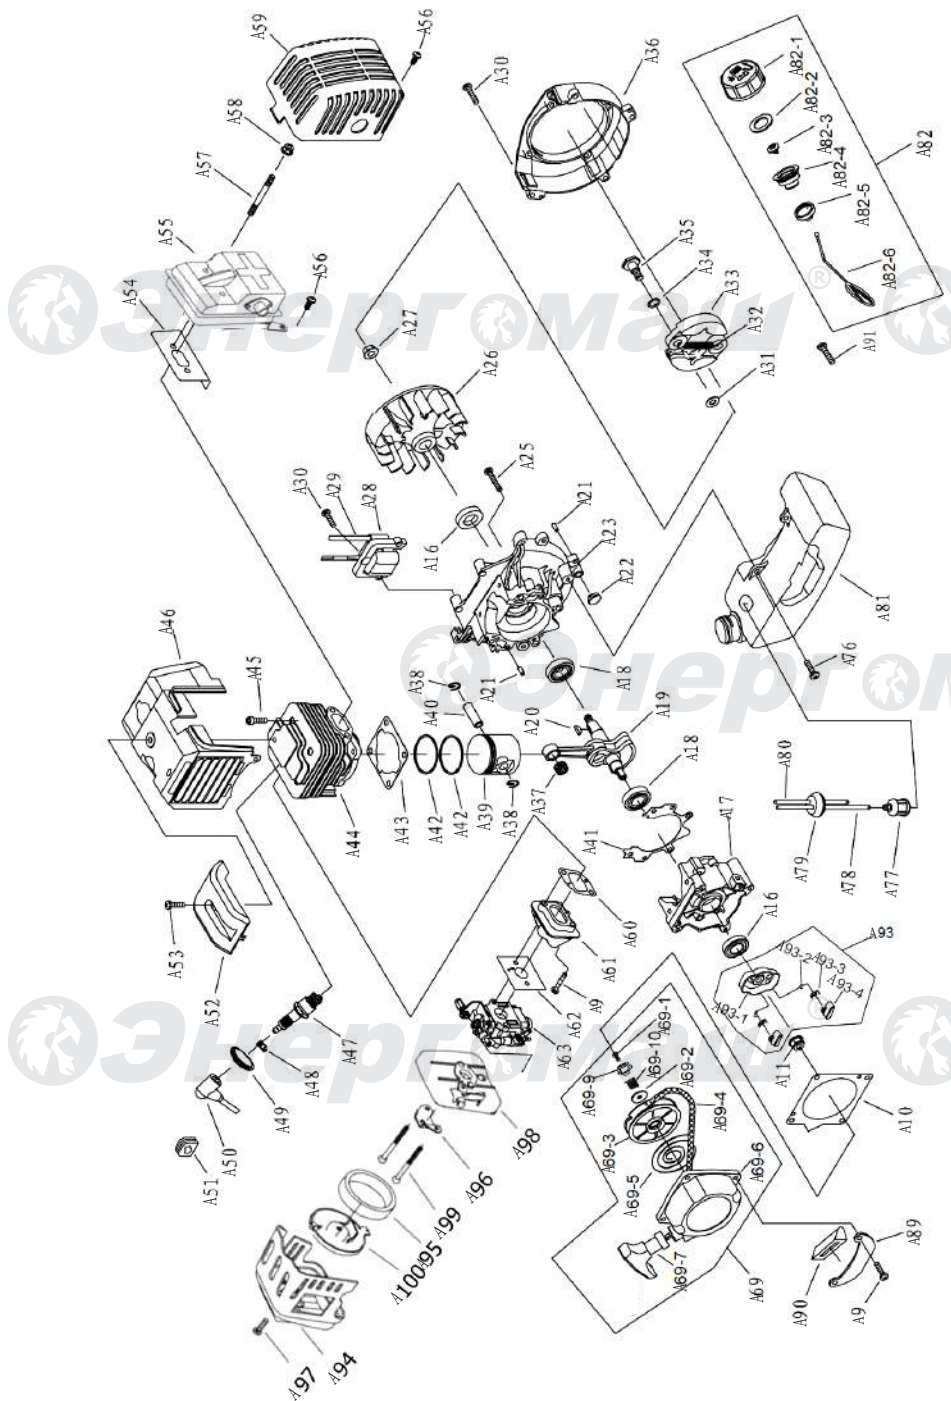

ENGINE FOR BT-52 BT-56

NO.	DESCRIPTION	NO.	DESCRIPTION	NO.	DESCRIPTION
A9	SCREW M5X20	A44	CYLINDER	A76	SCREW M5X16
A10	GASKET	A45	SCREW	A77	CLEANER COVER
A11	NUT	A46	GUIDE COVER ASSY	A78	OUTLET FUEL PIPE
A16	OIL SEAL	A47	SPARK PLUG	A79	PLUG
A17	CRANK CASE	A48	SPRING	A80	INLET FUEL PIPE
A18	BEARING 6202	A49	PLUG COVER	A81	FUEL TANK
A19	CRANKSHAFT	A50	PLUG CAP	A82	LID ASSY
A20	KEY	A51	PLUG	A82-1	FUEL TANK LID
A21	PIN	A52	UPPER COVER	A82-2	GASKET
A22	RUBBER WASHER	A53	SCREW	A82-3	INLET
A23	CRANK CASE	A54	GASKET	A82-4	INSIDE COVER
A25	SCREW M5X30	A55	MUFFLER	A82-5	LID
A26	MAGNETO ROTOR COMP	A56	SCREW	A82-6	CHAIN
A27	NUT	A57	BOLT	A89	STAND
A28	IGNITION COLL COMP	A58	NUT	A90	RUBBER COVER
A29	CORD COMP	A59	MUFFLER COVER	A91	SCREW M5X20
A30	BOLT M5X20	A60	GASKET	A93	STARTER PULLEY ASSY
A31	WASHER	A61	ADMITTING PIPE	A93-1	STARTER REEL
A32	SPRING	A62	GASKET	A93-2	STOP RING
A33	EXPANDER	A63	CARBURETOR	A93-3	STARTER PAWL SPRING
A34	WASHER	A69	STARTER	A93-4	STARTER PAWL
A35	SCREW PIN	A69-1	SCREW	A94	AIRFILTER COVER
A36	FAN COVER	A69-2	WASHER	A95	AIR CLEANER
A37	BEARING 10X14X16	A69-3	START POPE REEL	A96	AIRFILTER COVER SEAT
A38	RING	A69-4	POPE	A97	SCREW
A39	PISTON	A69-5	RECOIL SPRING	A98	CHOKE SEAT ASSY
A40	PISTON PIN	A69-6	START COVER ASSY	A99	SCREW
A41	GASKET	A69-7	START HANDLE	A100	CIRCULAR COVER
A42	PISTON RING	A69-9	START RATCHET		
A43	GASKET	A69-10	EASY START COIL SPRING		

BT-52 BT-56-EX-CTP20220815 VER2.1